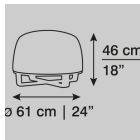

ZIMMER+ROHDE

PRODUCT DATA SHEET

BALL 1200362

Brand: ZIMMER + ROHDE
Collection: Furniture Collection
Category: Stool
Width: 61 cm
Material:
Rapport: ↓ - ↔ - cm
Care
Instructions:
Use:

Article Description

With its subtle playfulness, this stool is simply irresistible. Its elegant ball form suits every environment, and its comfortable upholstery and crossed, sturdy wooden legs make everyone want to sit down and try it out.

000

002

003

For sample orders please contact your representatives