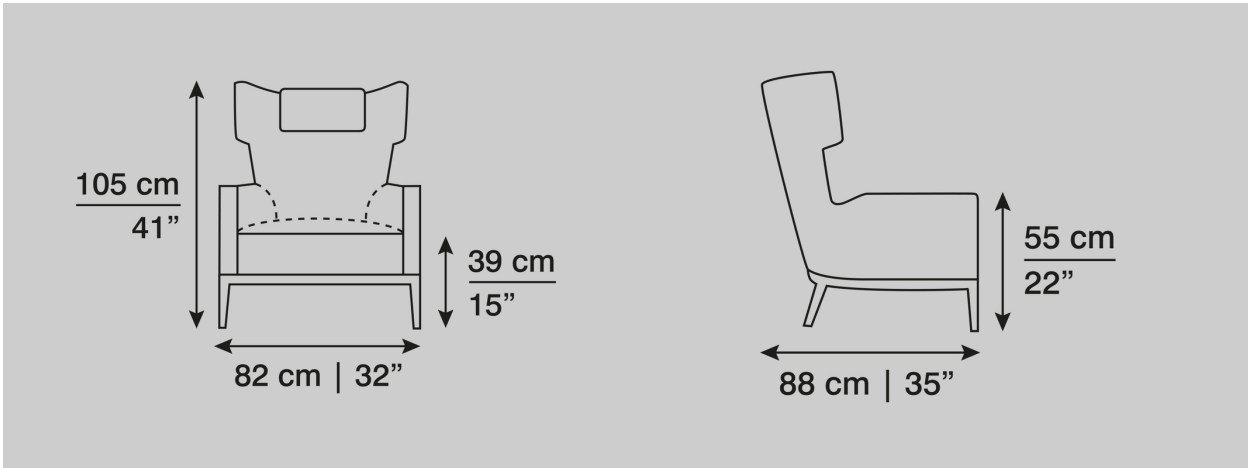

Technical Drawing

For sample orders please contact your representatives